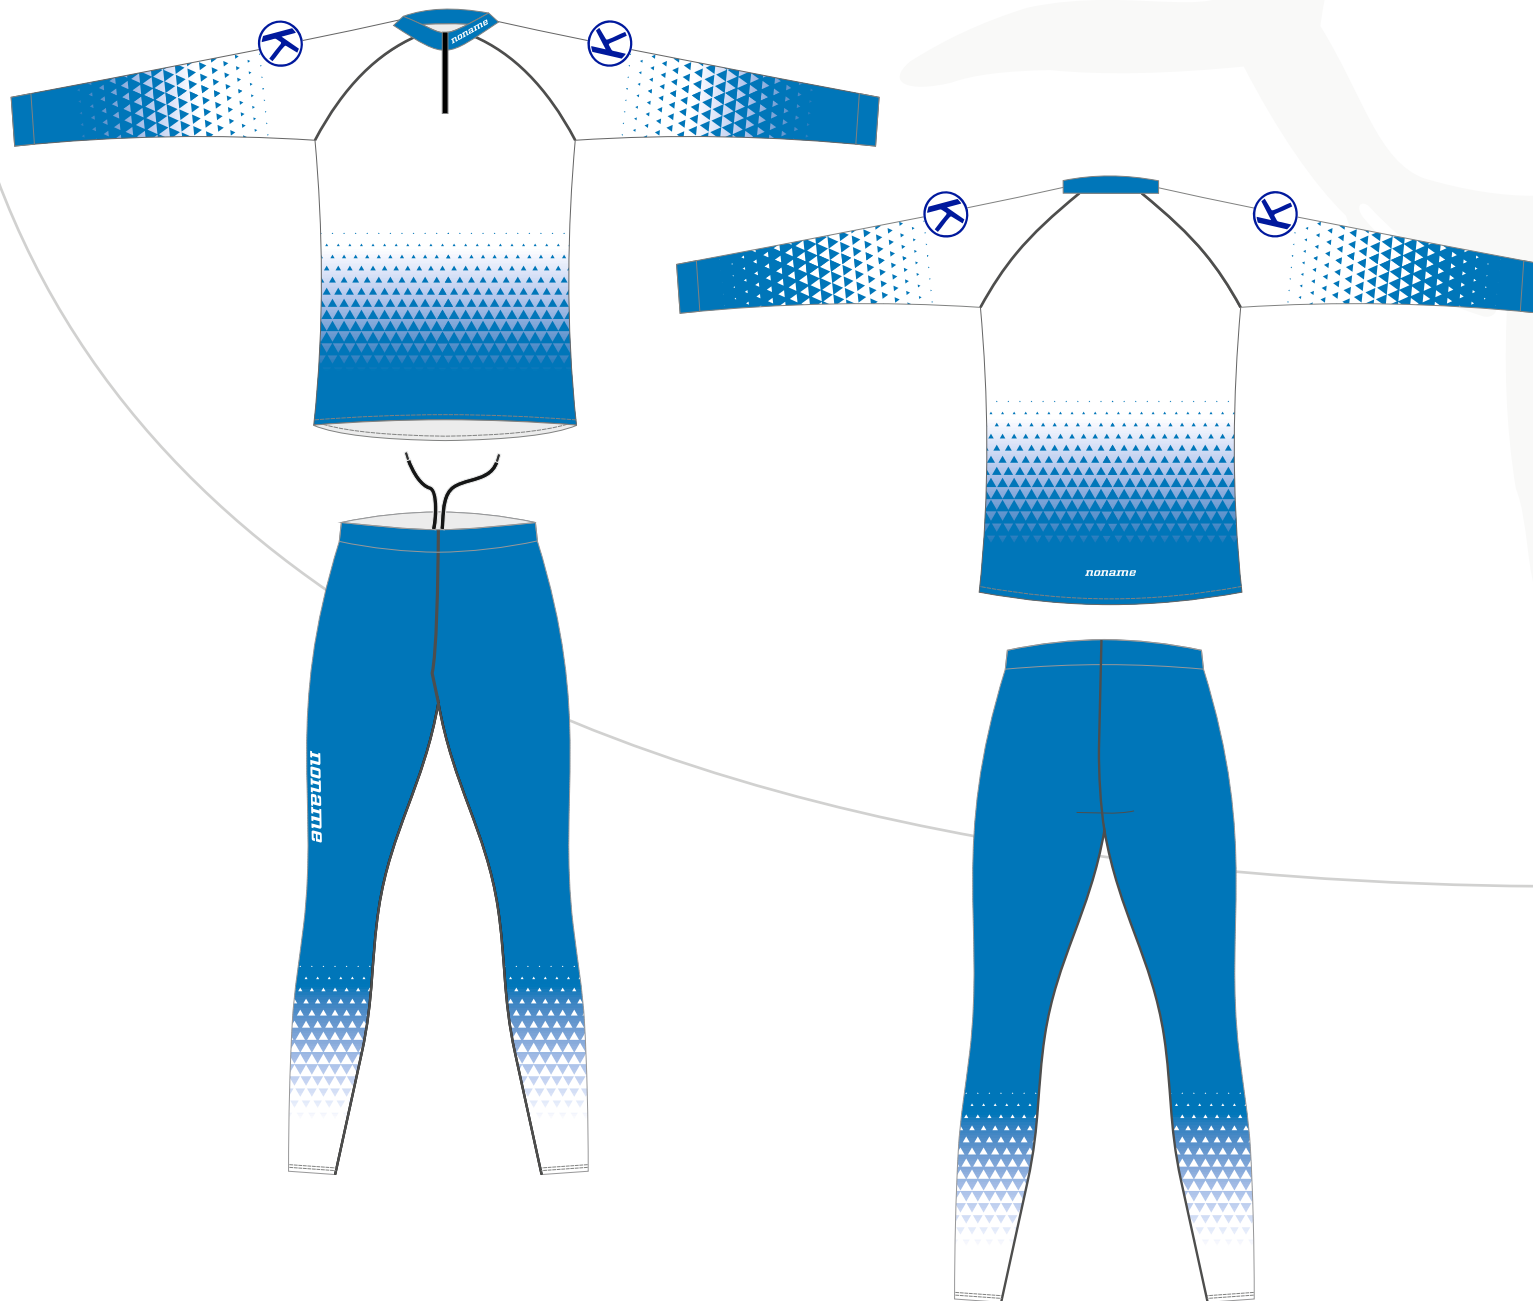

order sheet

noname

1.1 Elite Jacket plus unisex

Digi

■ *First sketches*

nomade

1.7 XC Racing suit unisex

Digi

 *First sketches*

1.1 Elite vest plus unisex

Digi

 *First sketches*

nomade

1.21 Champ hat

Digi

■ *First sketches*

nomade

1.22 Race headband

Digi

■ First sketches