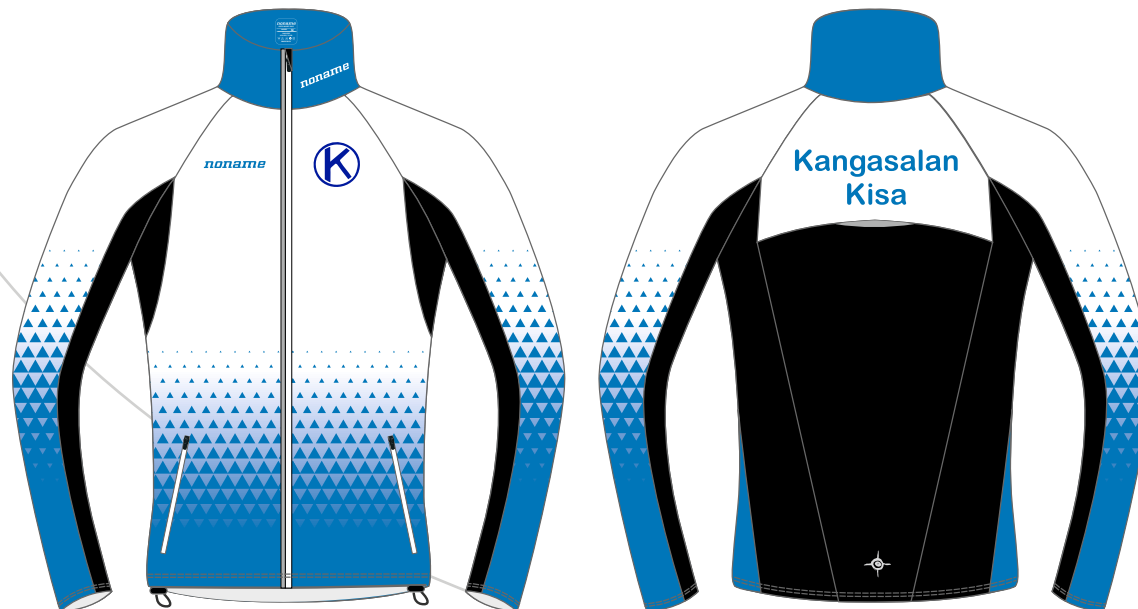

order sheet

noname

1.1 Elite Jacket plus unisex

Digi

■ *First sketches*

nomade

1.7 XC Racing suit unisex

Digi

 *First sketches*

1.1 Elite vest plus unisex

Digi

 *First sketches*

nomade

1.21 Champ hat

Digi

■ *First sketches*

nomade

1.22 Race headband

Digi

■ First sketches